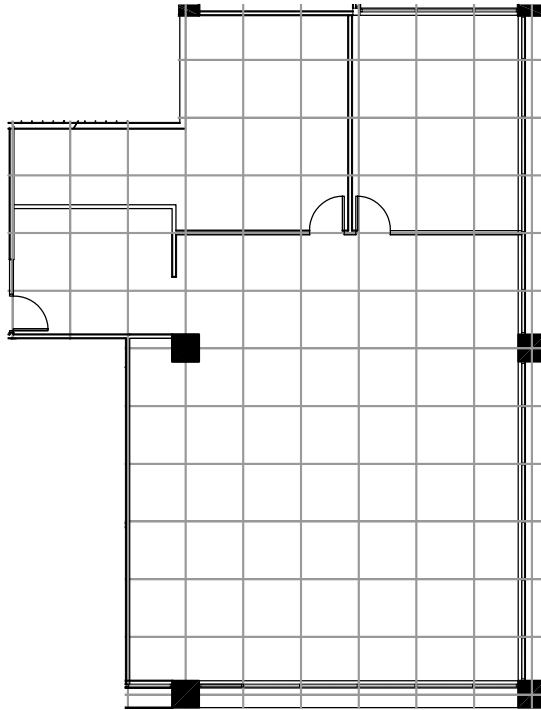

5550 MACADAM

5550 SW Macadam
Portland, Oregon

SUITE 230

Approximately 2,483 RSF

Floor
2